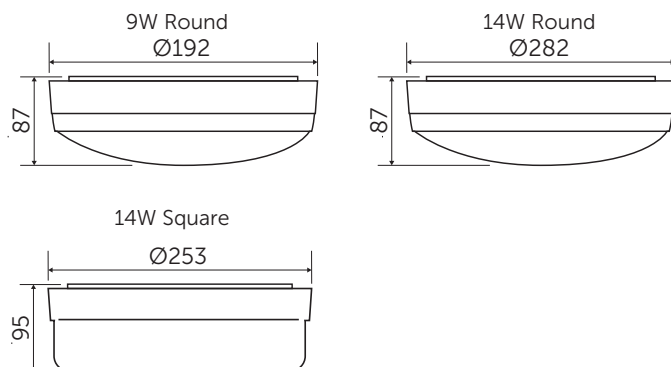

technical@bellighting.co.uk
sales@bellighting.co.uk